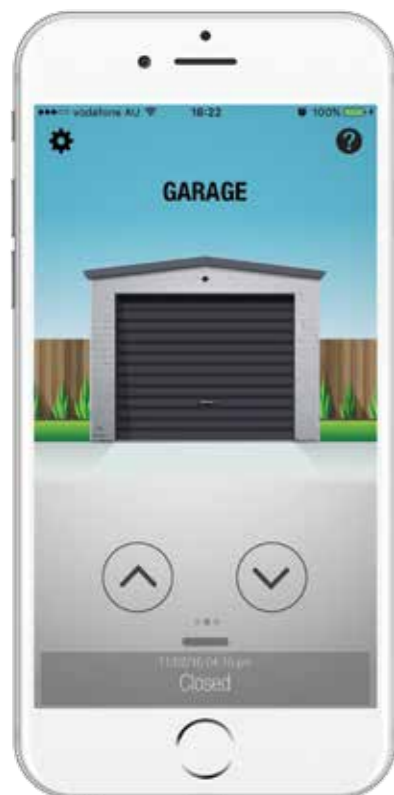

b&d Smart Phone Control Kit